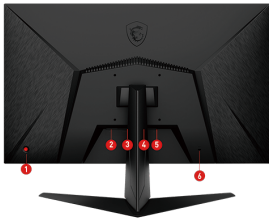

Carton Dimension (W X D X H)

WW carton: 683 x 157 x 463 mm
Outer: 698 x 172 x 488 mm

Note

Display Port: 1920 x 1080 (Up to 180Hz)
HDMI™: 1920 x 1080 (Up to 180Hz)

Adobe RGB, DCI-P3 and sRGB follow CIE1976 Standard

CONNECTIONS

1. 5-way joystick navigator
2. DC jack
3. 2 x HDMI™ (2.0b)
4. 1 x Display Port (1.2a)
5. Headphone out
6. Kensington lock